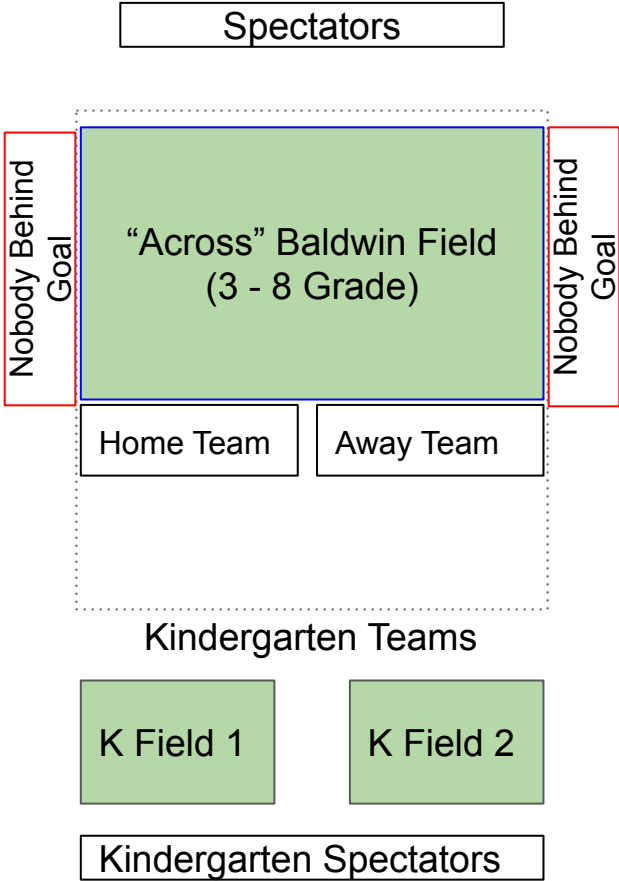

# Mahopac Soccer Field Maps - Fall 2020 In House

Baldwin Meadows Park - 24 Grand Meadow Drive

# Mahopac Soccer Field Maps - Fall 2020 In House

McDonough Park - 20 Dixon Road, Carmel